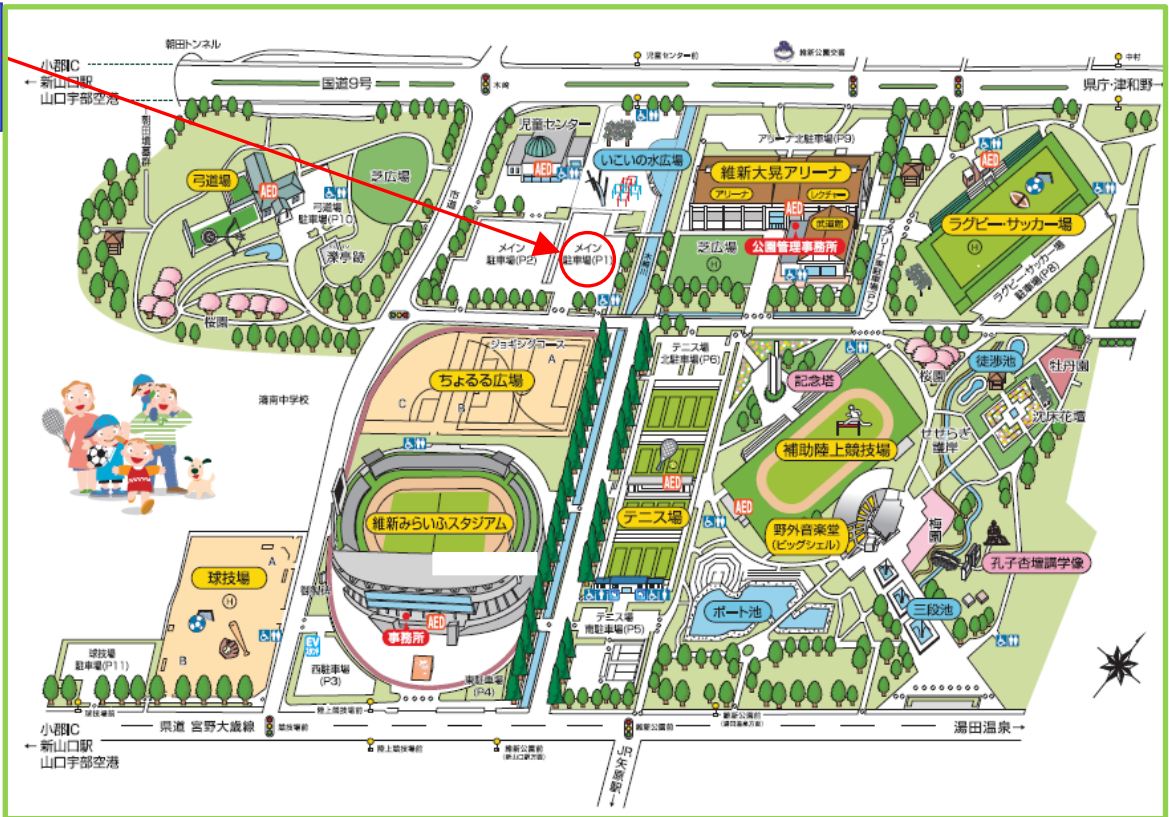

Yoshida Campus

Ishin Memorial Park

Bus stop in Yoshida Campus Next to Gymnasium

- 1 Yoshida Research and Education Building
- 2 United Graduate School of Veterinary Science
- 3 General Library
- 4 Cafeteria II
- 5 Administration Bureau I
- 6 University Hall
- 7 Administration Bureau II
- 8 Health Administration Center
- 9 Yoshida Dormitory(Male)
- 10 Animal Medical Center
- 11 Faculty of Agriculture and Joint Faculty of Veterinary Medicine
- 12 Fushino Dormitory(Female)
- 13 Faculty of Humanities
- 14 Yamaguchi International House(1st building)
- 15 Yamaguchi International House(2nd building)
- 16 Faculty of Science
- 17 Faculty of Economics
- 18 Cafeteria I
- 19 Faculty of Education
- 20 Faculty of Global and Science Studies
- 21 Main Building for General Education
- 22 International Student Center
- 23 Gymnasium I and II
- 24 Martial Arts Gymnasium I and II
- 25 Main Gate

Bus stop in Ishin Memorial Park Main Parking lot (P1)

Contact : General Affairs Division, General Affairs and Planning Department +81-83-933-5000