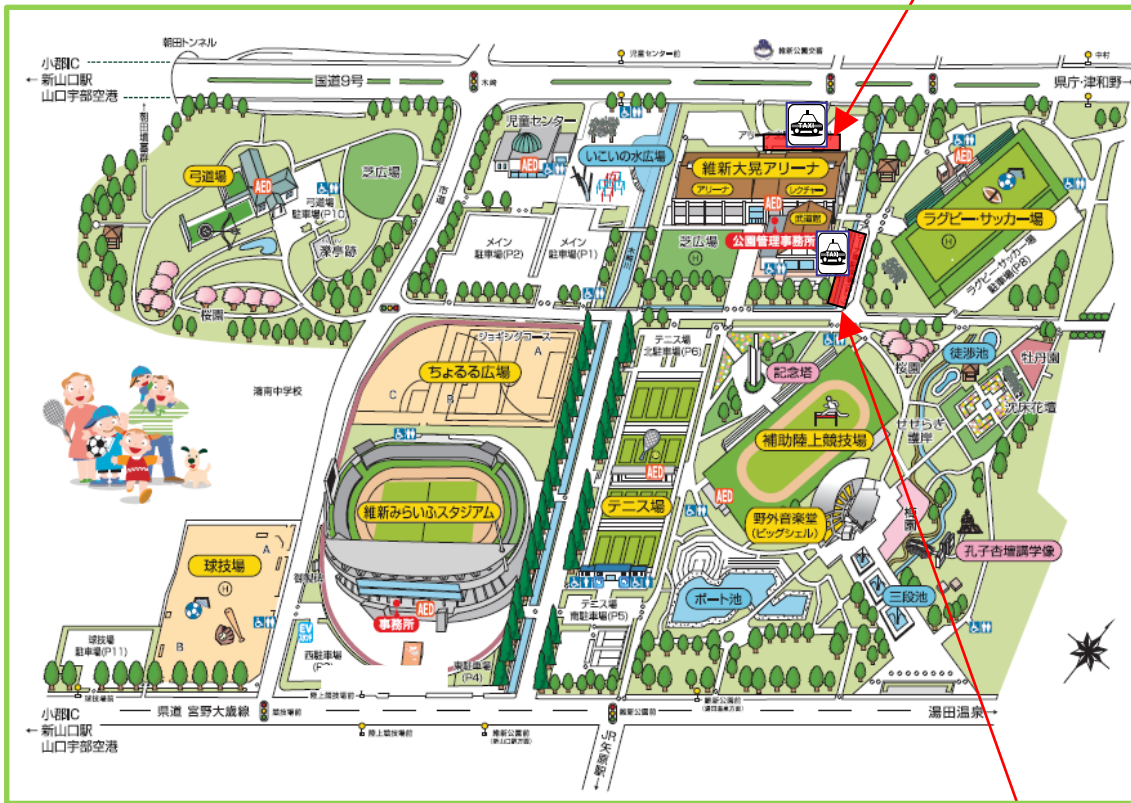

Taxi stop in Ishin Memorial Park

※Those who use a taxi after the ceremony ends, the taxi ride will be on the north side parking lot.

 [After ceremony]
Taxi stop

 [Before ceremony]
Taxi stop

Contact: General Affairs Division, General Affairs and Planning Department +81-83-933-5000